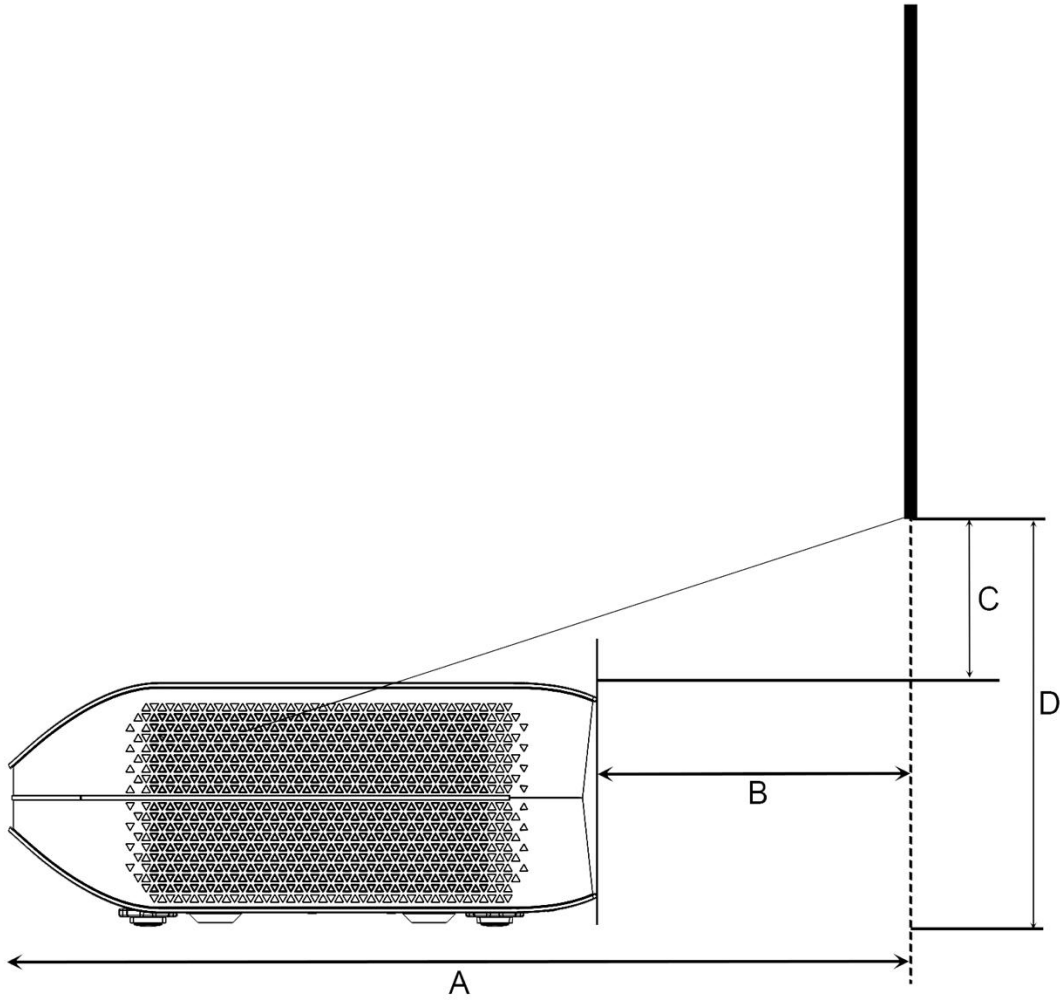

	Noise	≤27dB	≤30dB
Connectivity	HDMI	3*HDMI(eARC on HDMI 2)	3*HDMI(eARC on HDMI 2)
	USB	2* USB 2.0	2* USB 2.0
	Ethernet	1*LAN	1*LAN
	Digital Audio Output	1*S/PDIF	1*S/PDIF
	Analog Video Input	1* AV In	1* AV In
	TV Stick Pocket	1	1
	Wi-Fi	Yes, 802.11a/b/g/n/ac(Dual-Band)	Yes, 802.11a/b/g/n/ac(Dual-Band)
	Bluetooth	Yes	Yes
Power	Power Supply	100 -240 V@ 50-60Hz	100 -240 V@ 50-60Hz
	Power Consumption	175 W	320 W
	Standby Mode	0.5 W	0.5 W
Accessories	Amazon Fire TV Stick 4K Max	Yes	Yes
	Remote Control	Yes, IR & Bluetooth dual mode	Yes, IR & Bluetooth dual mode
	Manual	Yes	Yes
	Power Cord	Yes	Yes
	AV Input Cable	Yes	Yes
	Cleaning Cloth	Yes	Yes
General	Dimensions	23.6*13.9*5.7 inch 599*353*145 mm	23.6*13.9*5.7 inch 599*353*145mm
	Weight	26.5 lbs. / 12 kg	27 lbs. / 12.3 kg
	Packaged Dimensions	29.0*19.5*11.8 inch 736*495*300 mm	29.0*19.5*11.8 inch 736*495*300 mm
	Packaged Weight	29.5 lbs. /13.4 kg	30 lbs. / 13.6 kg
	Working Temperature	32-104°F / 0 - 40°C	32-104°F / 0 - 40°C
	Storage Temperature	-4 - 140°F / -20 - 60°C	-4 - 140°F / -20 - 60°C
	UPC	850025255097	850025255103

# Throw distance chart

	Image Size (Diagonal, inch)	Image Width (inch)	Image Height (inch)	A (Image to front, inch)	B (Image to rear, inch)	C (Image to top, inch)	D (Image to foot, inch)
4K 16:9 TR=0.25	80	69.7	39.2	19.9	6	7.2	12.9
	100	87.2	49	23.7	9.8	9.4	15.1
	120	104.6	58.8	27.5	13.6	11.3	17
	150	130.7	73.5	34.1	20.2	13.3	19