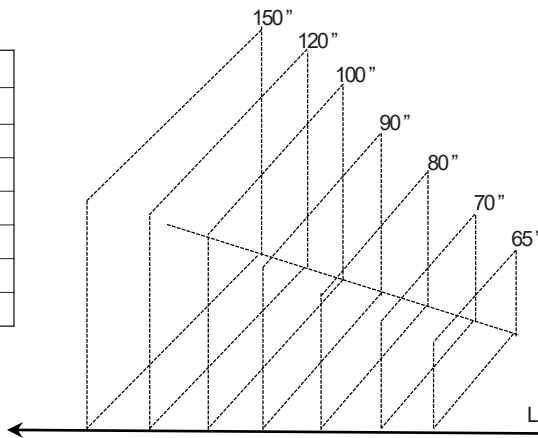

CI Laser Mini

Physical	Dimensions	9.7" x 7.1" x 8.5" (W x H x D)
	Weight	10.1 lbs
	Packaged Dimensions	15.4" x 14.1" x 13.8" (W x H x D)
	Packaged Weight	19 lbs
Picture	Projection Size	65"-300"
	Brightness	1600 Lumens
	Resolution / Refresh Rate	4k @ 60Hz
	Color Space	110%BT.2020
	Contrast Ratio	2,000,000:1 (dynamic)
	HDR	HDR10, Dolby Vision, HLG
	Light Source	Red + Green + Blue Trichroma Laser
	Laser Life	25,000+ Hours
	Throw Ratio	1.2:1
	Chipset	0.47" DMD
Audio	Audio Output Power	20W (JBL)
	Surround Sound	Dolby Atmos, Dolby Digital
Smart Features	Smart TV Platform	VIDAA OS
	App Store	VIDAA App Store
	Streaming Services	Netflix, Amazon Prime Video, YouTube, Disney+
	Voice Assistant	Amazon Alexa, VIDAA Voice
	Screen Mirroring	Airplay2, Miracast
Connectivity	Wi-Fi	Yes, 802.11a/b/g/n/ac/ax, WiFi 6e
	Bluetooth	Yes
	Wired Ethernet	Yes

Throw Distance Chart

Image Size	L
65"	68"
70"	73"
80"	84"
90"	94"
100"	105"
120"	126"
150"	157"

All product, product specifications, and data are subject to change without notice to improve reliability, function, design or otherwise. Release 120321.