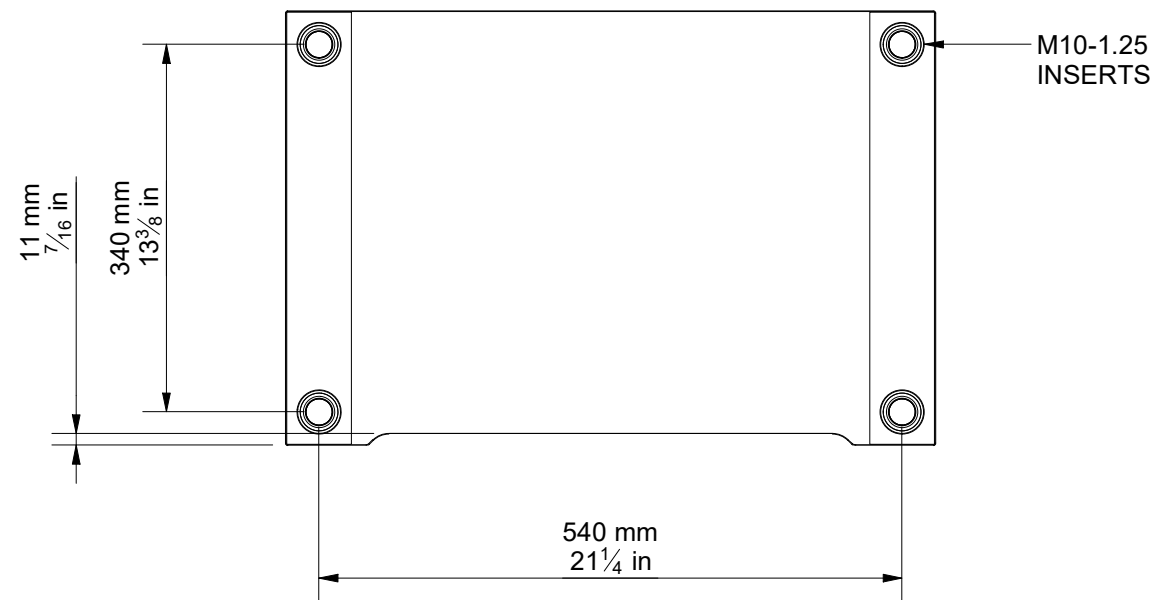

TOP

FRONT

SIDE

BASE

DRAWING FOR REFERENCE ONLY

STAX 2G SHELF BASE PLYWOOD

BLOK

RANGE: STAX 2G