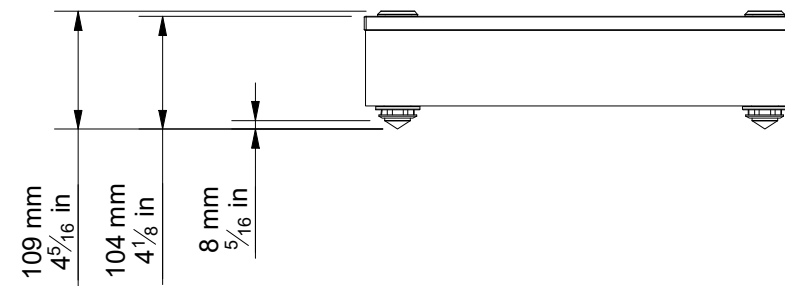

TOP

FRONT

SIDE

BASE

DRAWING FOR REFERENCE ONLY

STAX 2G SHELF BASE PLYWOOD

BLOK

RANGE: STAX 2G