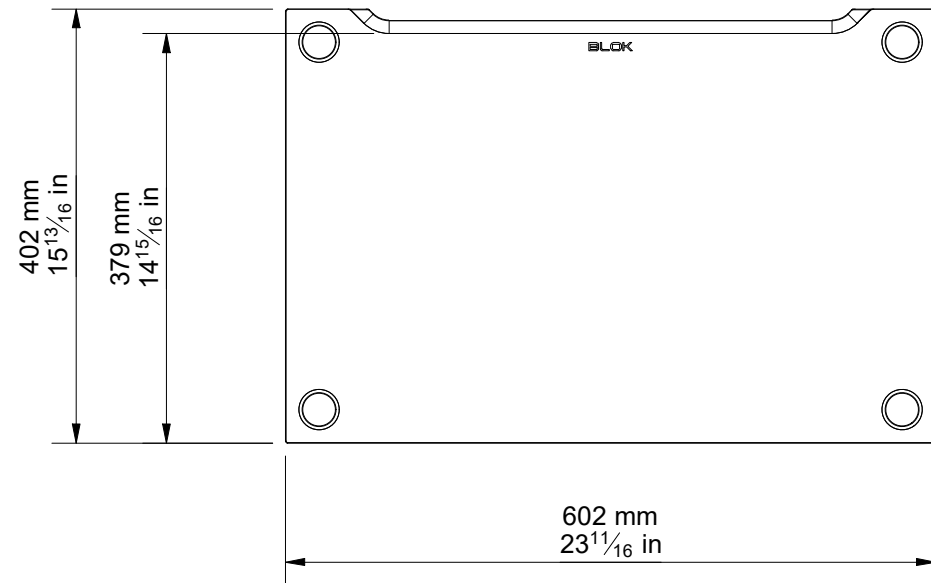

TOP

FRONT

SIDE

BASE

DRAWING FOR REFERENCE ONLY

STAX 2G SHELF BASE PLYWOOD

BLOK

RANGE: STAX 2G