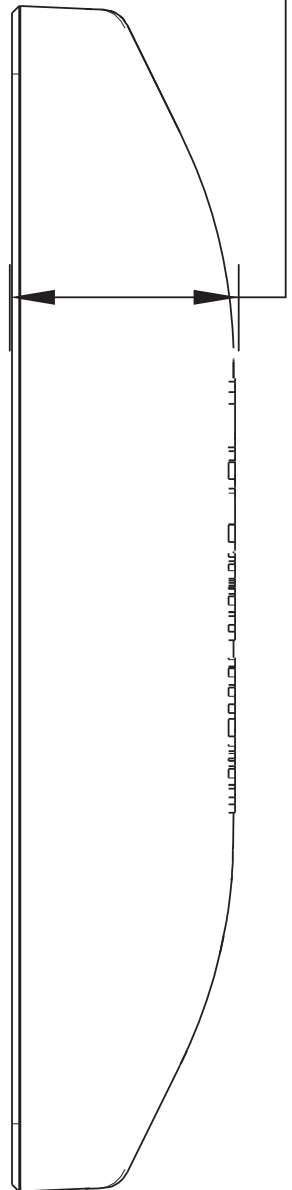

SIDE VIEW

14-3/4" (374 mm)

20-7/8" (530 mm)

3-7/8" (98 mm)

REAR VIEW

SIDE VIEW

DO NOT SCALE PRINT

### StingRay 8 Full Range Outdoor Speaker

FILE NAME:	1220 ANDERSON ROAD, MOUNT VERNON, WA 98274
DATE:	8/21/13 Phone 360-848-6800 Fax 360-424-8872
SHEET: 1 OF 1	E-mail: stealth@dimensional.net www.stealthacoustics.com