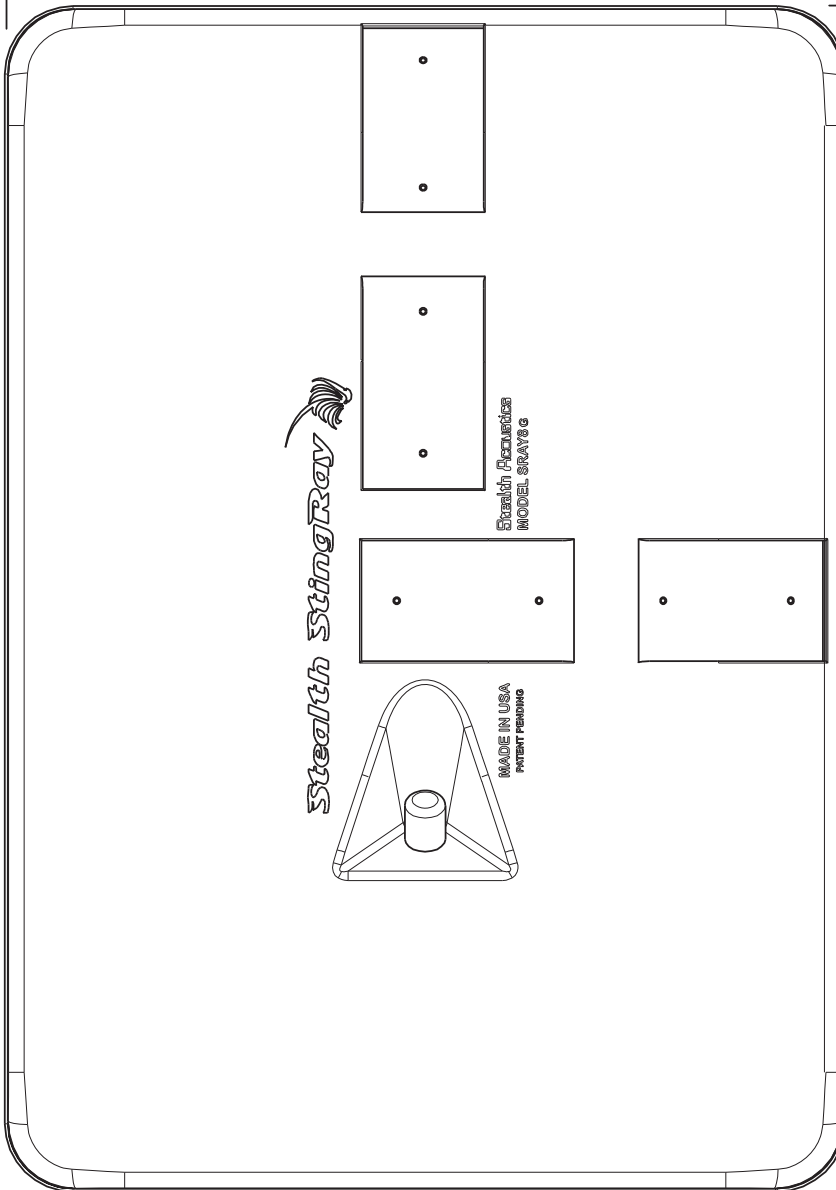

SIDE VIEW

14-3/4" (374 mm)

20-7/8" (530 mm)

3-7/8" (98 mm)

REAR VIEW

SIDE VIEW

DO NOT SCALE PRINT