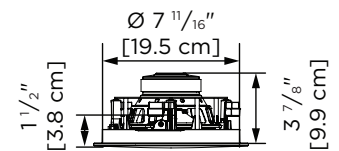

OPEN MINI

OPEN BRONZE

Inside ring diameter	7 11/16" (19.5 cm)
Mounting depth	3 7/8" (9.9 cm)
Hole cutout	7 3/4" (19.7 cm)
Grill diameter	8 5/8" (21.9 cm)
NCB size	TS-NCBIC6
Product weight (each)	4.2 lb (1.9 kg)
Shipping weight	(pair) 10 lb (4.5 kg)

OPEN SILVER

Inside ring diameter	9 3/8" (23.8 cm)
Mounting depth	4 1/16" (10.2 cm)
Hole cutout	9 1/2" (24.1 cm)
Grill diameter	10 1/4" (26.1 cm)
NCB size	TS-NCBIC8
Product weight (each)	5 lb (2.26 kg)
Shipping weight	(pair) 12.4 lb (5.62 kg)

OPEN DT SILVER

Inside ring diameter	9 3/8" (23.8 cm)
Mounting depth	4 1/4" (10.8 cm)
Hole cutout	9 1/2" (24.1 cm)
Grill diameter	10 1/4" (26.1 cm)
NCB size	TS-NCBIC8
Product weight (each)	5.3 lb (2.4 kg)
Shipping weight	(each) 7.4 lb (3.4 kg)

DIMENSIONS

MINI

BRONZE

SILVER

SILVER DT

MINI

BRONZE

SILVER