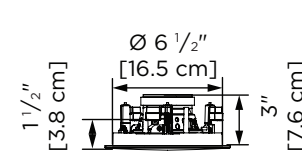

OPEN MINI

OPEN BRONZE

Inside ring diameter	7 11/16" (19.5 cm)
Mounting depth	3 7/8" (9.9 cm)
Hole cutout	7 3/4" (19.7 cm)
Grill diameter	8 5/8" (21.9 cm)
NCB size	TS-NCBIC6
Product weight (each)	4.2 lb (1.9 kg)
Shipping weight	(pair) 10 lb (4.5 kg)

OPEN SILVER

Inside ring diameter	9 3/8" (23.8 cm)
Mounting depth	4 1/16" (10.2 cm)
Hole cutout	9 1/2" (24.1 cm)
Grill diameter	10 1/4" (26.1 cm)
NCB size	TS-NCBIC8
Product weight (each)	5 lb (2.26 kg)
Shipping weight	(pair) 12.4 lb (5.62 kg)

OPEN DT SILVER

Inside ring diameter	9 3/8" (23.8 cm)
Mounting depth	4 1/4" (10.8 cm)
Hole cutout	9 1/2" (24.1 cm)
Grill diameter	10 1/4" (26.1 cm)
NCB size	TS-NCBIC8
Product weight (each)	5.3 lb (2.4 kg)
Shipping weight	(each) 7.4 lb (3.4 kg)

DIMENSIONS

MINI

BRONZE

SILVER

SILVER DT

MINI

BRONZE

SILVER