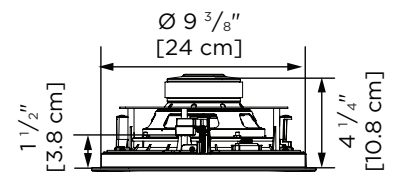

OPEN MINI

OPEN BRONZE

Inside ring diameter	7 11/16" (19.5 cm)
Mounting depth	3 7/8" (9.9 cm)
Hole cutout	7 3/4" (19.7 cm)
Grill diameter	8 5/8" (21.9 cm)
NCB size	TS-NCBIC6
Product weight (each)	4.2 lb (1.9 kg)
Shipping weight	(pair) 10 lb (4.5 kg)

OPEN SILVER

Inside ring diameter	9 3/8" (23.8 cm)
Mounting depth	4 1/16" (10.2 cm)
Hole cutout	9 1/2" (24.1 cm)
Grill diameter	10 1/4" (26.1 cm)
NCB size	TS-NCBIC8
Product weight (each)	5 lb (2.26 kg)
Shipping weight	(pair) 12.4 lb (5.62 kg)

OPEN DT SILVER

Inside ring diameter	9 3/8" (23.8 cm)
Mounting depth	4 1/4" (10.8 cm)
Hole cutout	9 1/2" (24.1 cm)
Grill diameter	10 1/4" (26.1 cm)
NCB size	TS-NCBIC8
Product weight (each)	5.3 lb (2.4 kg)
Shipping weight	(each) 7.4 lb (3.4 kg)

DIMENSIONS

MINI

BRONZE

SILVER

SILVER DT

MINI

BRONZE

SILVER