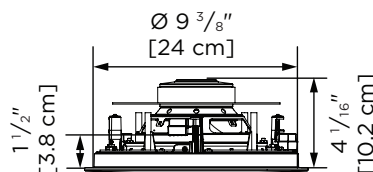

OPEN MINI

OPEN BRONZE

Inside ring diameter	7 11/16" (19.5 cm)
Mounting depth	3 7/8" (9.9 cm)
Hole cutout	7 3/4" (19.7 cm)
Grill diameter	8 5/8" (21.9 cm)
NCB size	TS-NCBIC6
Product weight (each)	4.2 lb (1.9 kg)
Shipping weight	(pair) 10 lb (4.5 kg)

OPEN SILVER

Inside ring diameter	9 3/8" (23.8 cm)
Mounting depth	4 1/16" (10.2 cm)
Hole cutout	9 1/2" (24.1 cm)
Grill diameter	10 1/4" (26.1 cm)
NCB size	TS-NCBIC8
Product weight (each)	5 lb (2.26 kg)
Shipping weight	(pair) 12.4 lb (5.62 kg)

OPEN DT SILVER

Inside ring diameter	9 3/8" (23.8 cm)
Mounting depth	4 1/4" (10.8 cm)
Hole cutout	9 1/2" (24.1 cm)
Grill diameter	10 1/4" (26.1 cm)
NCB size	TS-NCBIC8
Product weight (each)	5.3 lb (2.4 kg)
Shipping weight	(each) 7.4 lb (3.4 kg)

DIMENSIONS

MINI

BRONZE

SILVER

SILVER DT

MINI

BRONZE

SILVER